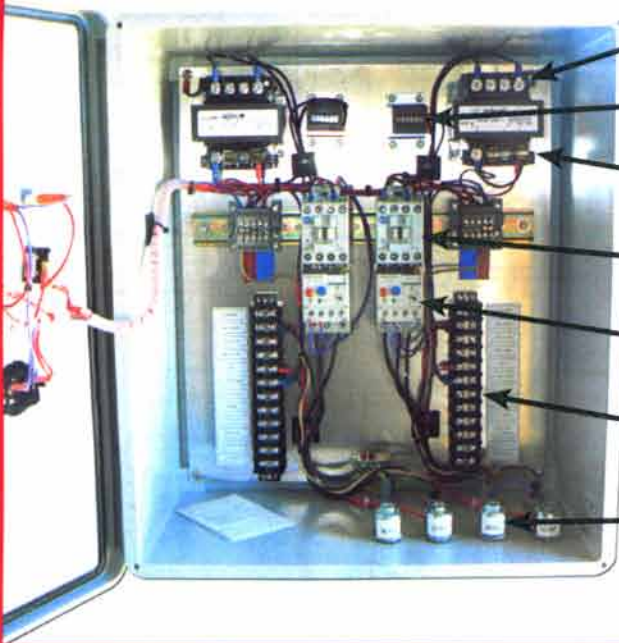

SELF SERVE PUMP STAND PARTS LIST

KLEEN-RITE CORP.
YOUR RELIABLE SUPPLIER FOR THE CAR WASH INDUSTRY
800-233-3873 WWW.KLEEN-RITECORP.COM

KLEEN-RITE CORP.
257 SOUTH 9TH ST.
COLUMBIA, PA 17512

- **Baldor Motor**
Part# MBM3218T
- **Pulsation Dampener**
Part# PDK103
- **Pressure Regulator**
Part# REK52
- **Check Valve**
Part# CVB410
- **Pressure Gauge**
Part# GAL2000R
- **CAT 310 Pump**
Part# PU00310
- **Replacement Belts (2)**
Part# BLOB37
- **Pressure Safety Pop-Off Valve**
Part# PU0
- **Erie 1/2" 3 Way Valve**
Part# S013000

- **Transformer**
Part# TR0105
- **Impulse Counter**
Part# CB0255
- **5 Amp Fuse**
Part# EL0100
- **Motor Starter**
Part# MS18967
- **Overload Protector**
Part# MS18968
- **Terminal Strip**
Part# GS18727
- **KIP Solenoid**
Part# SKNM04