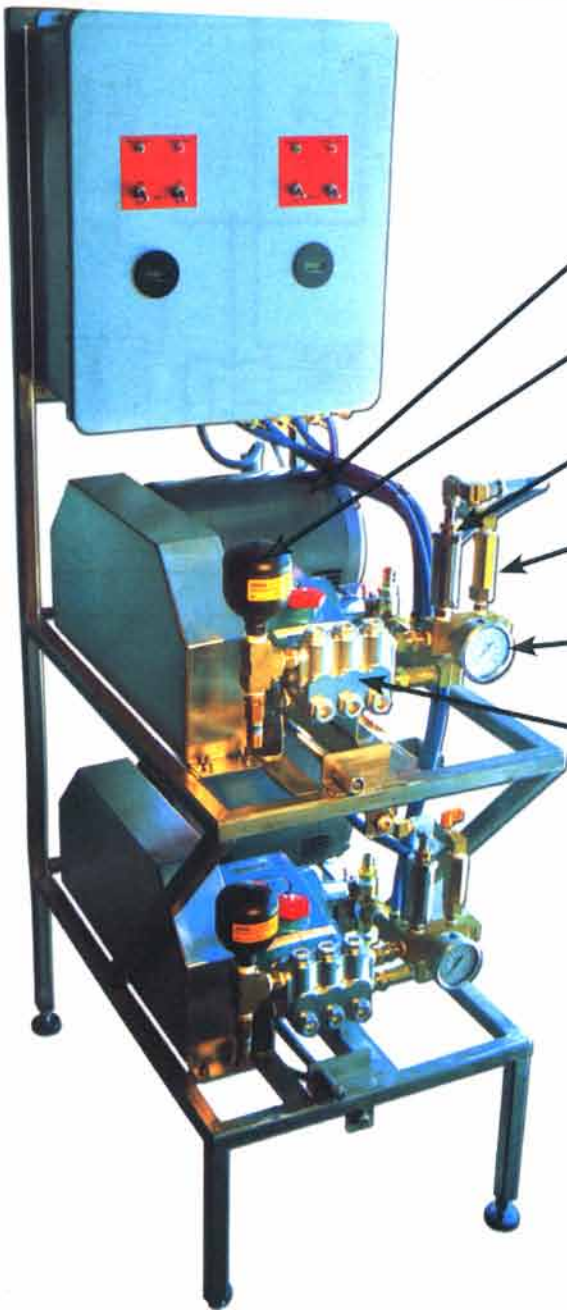

SELF SERVE PUMP STAND PARTS LIST

KLEEN-RITE CORP.
YOUR RELIABLE SUPPLIER FOR THE CAR WASH INDUSTRY
800-233-3873 WWW.KLEEN-RITECORP.COM

KLEEN-RITE CORP.
257 SOUTH 9TH ST.
COLUMBIA, PA 17512

- **Baldor Motor**
Part# MBM3218T
- **Pulsation Dampener**
Part# PDK103
- **Pressure Regulator**
Part# REK52
- **Check Valve**
Part# CVB410
- **Pressure Gauge**
Part# GAL2000R
- **CAT 310 Pump**
Part# PU00310
- **Replacement Belts (2)**
Part# BLOB37
- **Pressure Safety Pop-Off Valve**
Part# PU0
- **Erie 1/2" 3 Way Valve**
Part# S013000

- **Transformer**
Part# TR0105
- **Impulse Counter**
Part# CB0255
- **5 Amp Fuse**
Part# EL0100
- **Motor Starter**
Part# MS18967
- **Overload Protector**
Part# MS18968
- **Terminal Strip**
Part# GS18727
- **KIP Solenoid**
Part# SKNM04